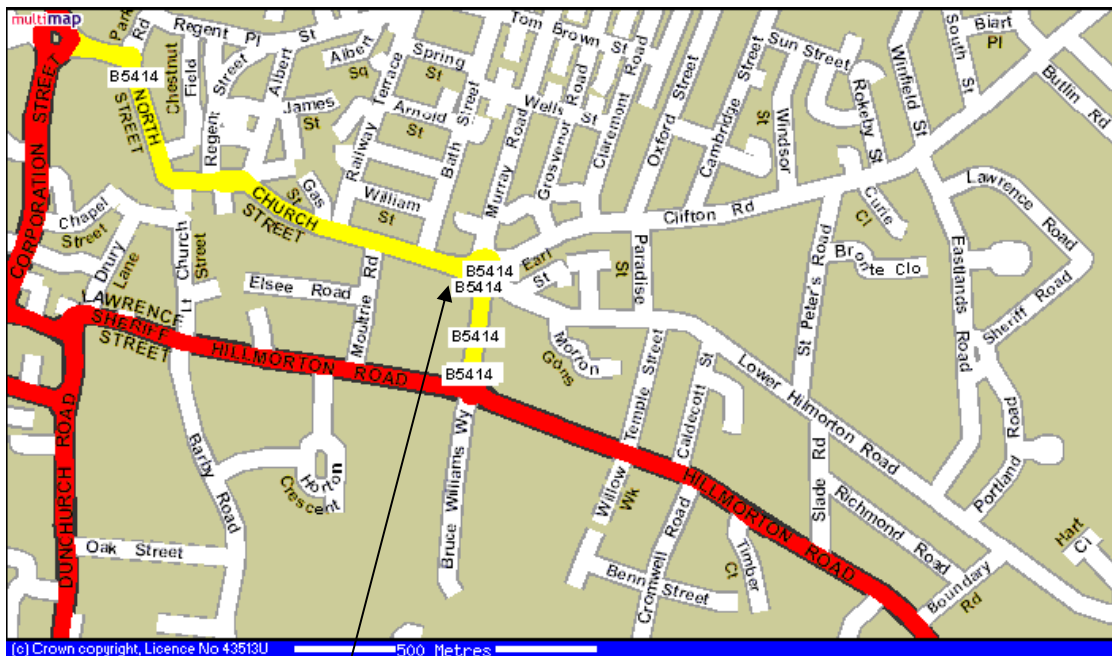

Rugby Roots

Lawrence Sheriff School