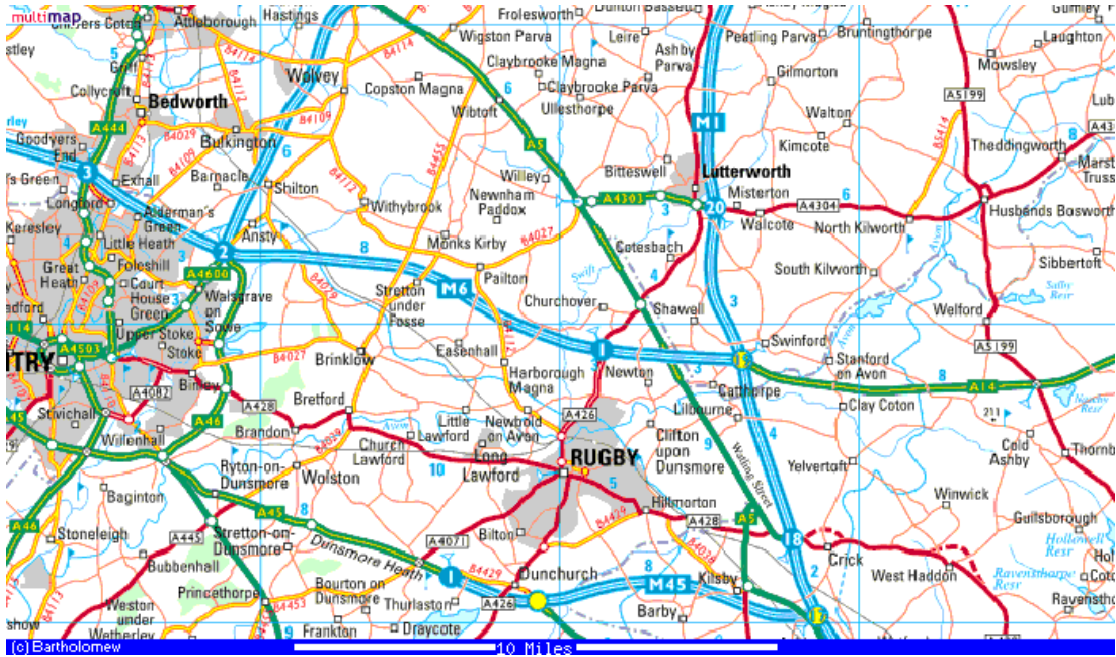

Rugby Roots

Lawrence Sheriff School